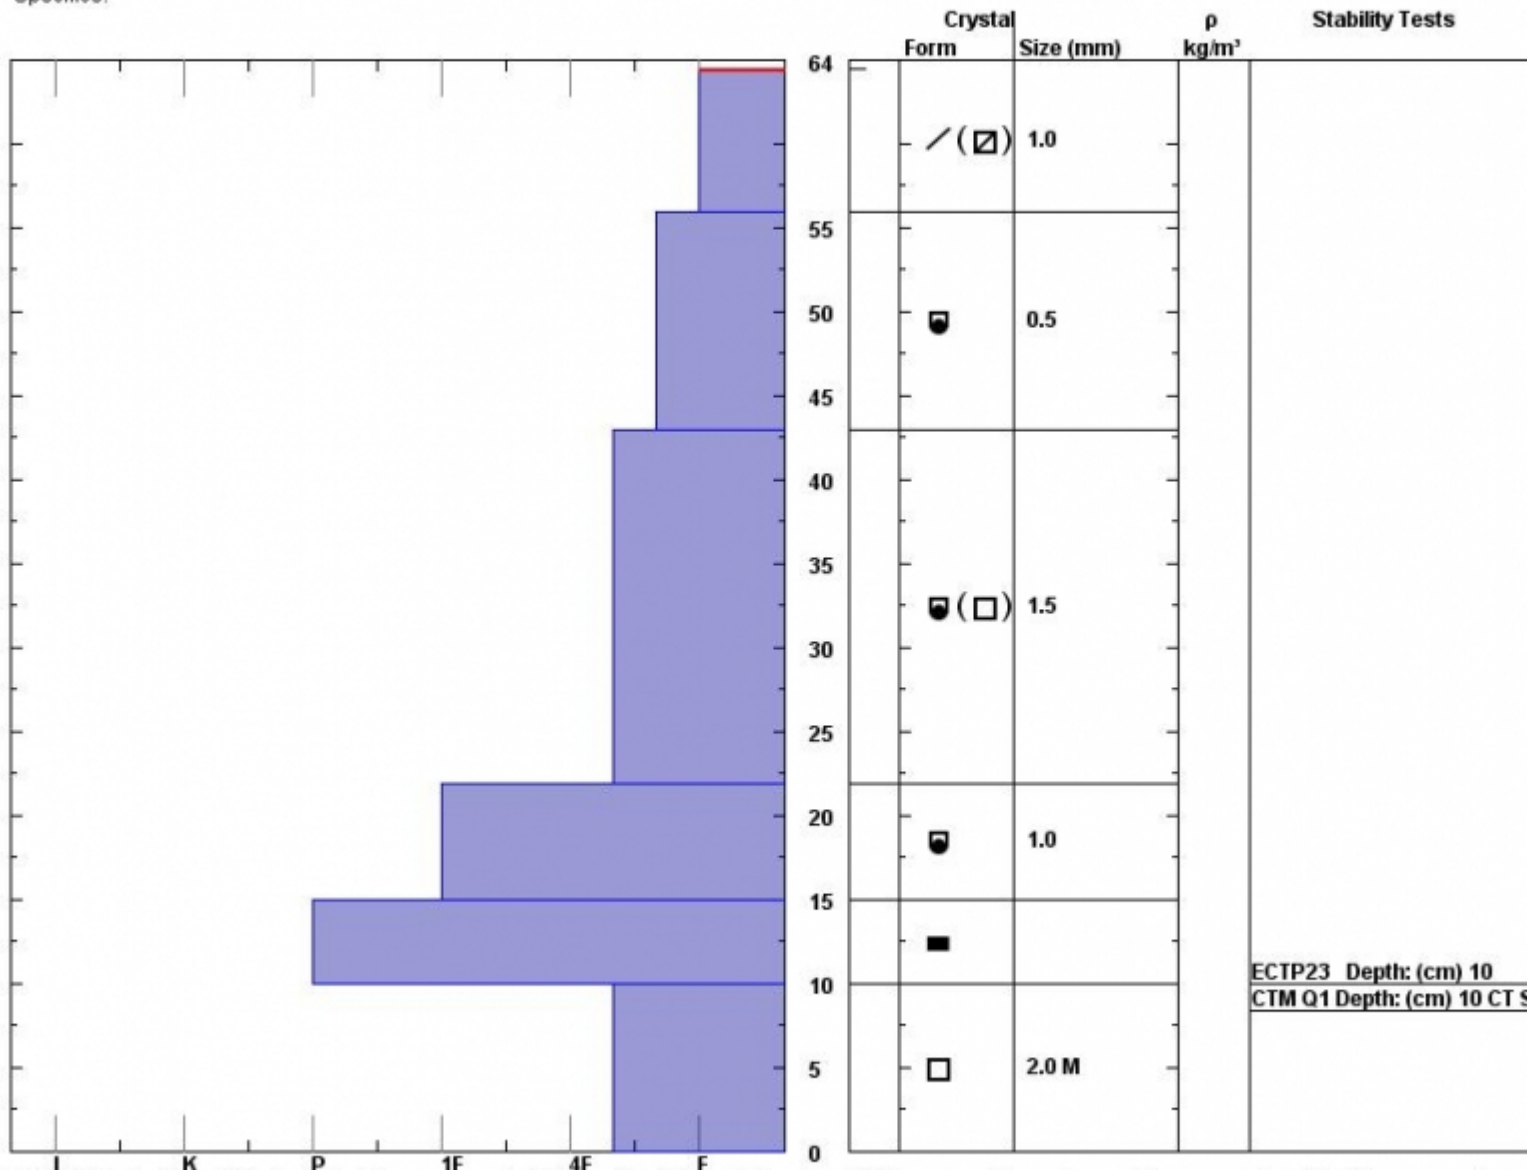

Snow Pit Profile

Bridger, MT

Elevation (ft) **8495**

Aspect: **65**

Specifics:

Observer: **Mark Staples**

Wed Nov 28 10:55:00 MST 2012

Co-ord: **45.82695 N 110.93193 W**

Slope: **34**

Wind loading: **no**

Stability on similar slopes: **Very Good**

Air Temperature: **C**

Sky Cover:

Precipitation:

Wind:

Stability Test Notes:

Layer note

56-64.5: P

Notes: We dug this pit just south of the ramp and just below the Bridger Ridge line. It is known as "Lazy Susan." I was surprised that there wasn't more snow given our proximity to the ridge.